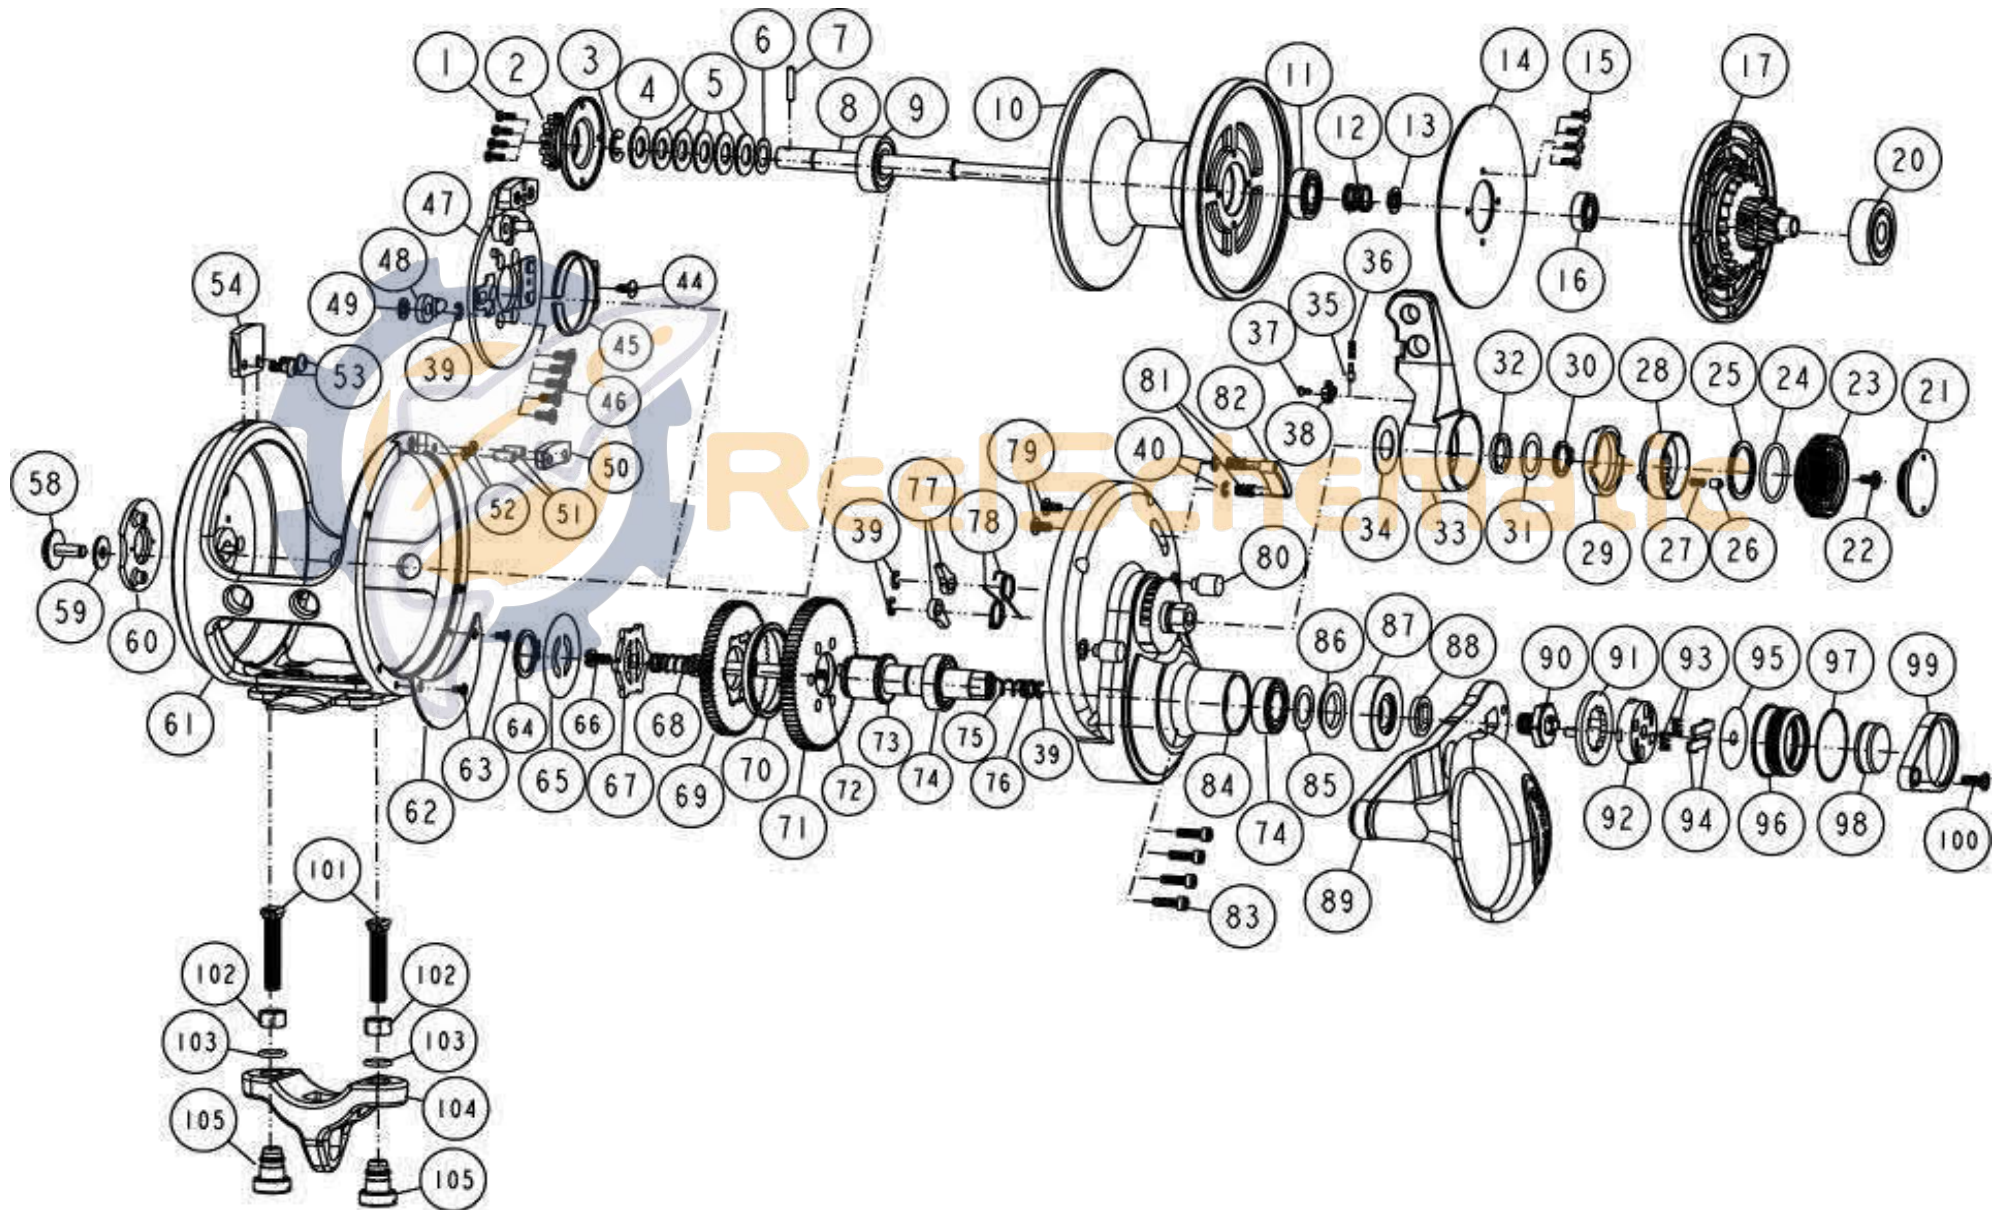

Marquesa™

by FIN-NOR

MA50II

MA50II

Fin-Nor Marquesa MA50II Reel Part List

Key #	Description	Qty.	Part No.	Key #	Description	Qty.	Part No.
1	Screw	4	LF057-01	53	Screw	2	CM123-01
2	Bait Click Ratchet Assembly	1	GM329-01	54	Harness Lug Spacer - Left	1	DM160-01
3	E-Ring	1	DF092-01	55	None		
4	Collar	1	DF081-02	56	None		
5	Drag Spring	5	JF046-01	57	None		
6	Washer	1	CF121-01	58	Bait Click Lever	1	CF109-01
7	Spool Shaft Pin	1	DF093-01	59	Bait Click Lever Washer -A	1	CF032-01
8	Spool Shaft	1	DM015-01	60	Badge	1	CF148-01
9	Ball Bearing	1	VF017-02	61	Frame Assembly	1	HM301-01
10	Spool	1	DM021-01	62	Drive Gear Cover	1	CM143-01
11	Ball Bearing	1	KF017-01	63	Screw	2	CF107-01
12	Spring	1	CF040-01	64	External Ring	1	AM075-01
13	Collar	1	BF094-01	65	Dust Cover - A	1	AM038-01
14	Drag Disc	1	CM059-01	66	Screw	1	MF053-01
15	Screw	1	CM057-01	67	Link	1	LF036-02
16	Ball Bearing	1	CF117-02	68	Coil Spring - Lower	1	VF070-01
17	Drag Plate	1	CM348-02	69	Drive Gear - Low	1	DM012-01
18	Pinion Gear - Low Speed	1	DM011-10	70	Spacer	1	LF160-02
19	Pinion Gear - High Speed	1	CM011-10	71	Drive Gear - High	1	CM012-01
20	Ball Bearing	1	JF017-01	72	Shift Shaft	1	AM146-01
21	Pre Set Knob Cover	1	CF110-01	73	Crank Shaft	1	AM008-01
22	Screw	1	CX076-04	74	Ball Bearing	2	CF017-02
23	Pre Set Knob	1	CF029-03	75	Coil Spring - Upper	1	AM070-01
24	O-Ring	1	CF101-01	76	Spacer	1	AM081-01
25	Friction Washer	1	DF121-01	77	Anti Reverse Pawl	2	DF063-02
26	Click Pin	1	CF098-01	78	Stopper Spring	2	CF096-01
27	Click Spring	1	DF114-01	79	Screw	2	QW123-10
28	Drag Cam B Assembly	1	CF353-01	80	Locating Collar	2	DF118-01
29	Drag Cam A	1	CF028-01	81	Strike Button Pin Spring	2	CF022-01
30	External Ring	1	JF075-01	82	Strike Button	1	CF062-02
31	Adjustment Washer	1	CF038-02	83	Screw	4	CF053-01
32	Bushing	1	DF017-01	84	Gear Side Cover Assembly	1	CM324-01
33	Drag Lever	1	CM055-01	85	Adjustment Washer	1	DF035-01
34	Drag Lever Washer	1	BM038-01	86	Rubber Seal	1	CM172-01
35	Click Pawl	1	CM098-01	87	Handle Washer	1	CM054-01
36	Click Spring	1	CM114-01	88	Spacer	1	AM160-01
37	Screw	1	DW107-02	89	Handle Assembly	1	CM318-01
38	Cover	1	CM161-01	90	Handle Nut	1	AM003-01
39	E-Clip	4	NX092-01	91	Handle Nut Retainer	1	AM034-01
40	E-Clip	2	NX090-01	92	Trip Holder	1	BM159-01
41	None			93	Coil Spring	2	MF070-01
42	None			94	Plate	2	LF104-01
43	None			95	Dust Cover - B	1	BM035-01
44	Tapping Screw	1	QW125-02	96	Shift Knob	1	AM158-01
45	Click Spring	1	DF022-01	97	Washer	1	AM035-01
46	Screw	5	TW107-04	98	Shift Button	1	AM062-01
47	Click Plate Holder	1	CM129-10	99	Shift Knob Holder	1	AM159-01
48	Bait Click Pawl	1	DF109-02	100	Handle Nut Screw	1	MF076-01
49	Bait Click Lever Washer -B	1	CF035-01	101	Rod Clamping Bolt	2	CF125-01
50	Harness Lug Spacer - Right	1	CM160-01	102	Nut	2	JF003-01
51	Pin	2	CM093-01	103	O-Ring	2	LF101-01
52	O-Ring	2	CM101-01	104	Rod Clamp	1	XF154-01
				105	Rod Clamp Nut	2	CF161-01